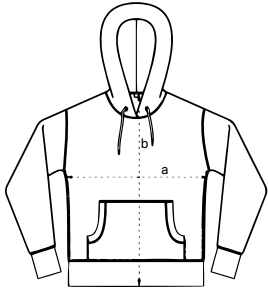

KOKOTAULUKOT

Standard	S	M	L	XL	XXL
a	49	54	59	64	69 cm
b	69	71	74	76	79 cm

Universal	XS	S	M	L	XL	XXL
a	47	50	53	56	59	62 cm
b	68	71	74	77	80	83 cm

Classic	S	M	L	XL	XXL
a	57	61	65	69	72 cm
b	66	68	71	74	76 cm

Zip Hoodie	S	M	L	XL	XXL
a	50	53	56	59	62 cm
b	63.5	66.5	69.5	72.5	75.5 cm

Eco Hoodie	XS	S	M	L	XL	XXL
a	51	54	57	60	63	66 cm
b	68	71	74	76	78	80 cm

Crewneck	S	M	L	XL	XXL
a	50	53	56	59	62 cm
b	69.5	71	72.5	74	75.5 cm

Unisex Tee	S	M	L	XL	XXL
a	50	53	56	60	64 cm
b	70	72	73	76	78 cm

Cosy	XS	S	M	L	XL
a	43	46.5	49	51.5	54 cm
b	92	94.5	95	95.5	96 cm