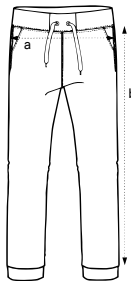

KOKOTAULUKOT

Standard	S	M	L	XL	XXL
a	49	54	59	64	69 cm
b	69	71	74	76	79 cm

Universal	XS	S	M	L	XL	XXL
a	47	50	53	56	59	62 cm
b	68	71	74	77	80	83 cm

Classic	S	M	L	XL	XXL
a	57	61	65	69	72 cm
b	66	68	71	74	76 cm

Zip Hoodie	S	M	L	XL	XXL
a	50	53	56	59	62 cm
b	63.5	66.5	69.5	72.5	75.5 cm

Eco Hoodie	XS	S	M	L	XL	XXL
a	51	54	57	60	63	66 cm
b	68	71	74	76	78	80 cm

Crewneck	S	M	L	XL	XXL
a	50	53	56	59	62 cm
b	69.5	71	72.5	74	75.5 cm

Unisex Tee	S	M	L	XL	XXL
a	50	53	56	60	64 cm
b	70	72	73	76	78 cm

Cosy	XS	S	M	L	XL
a	43	46.5	49	51.5	54 cm
b	92	94.5	95	95.5	96 cm