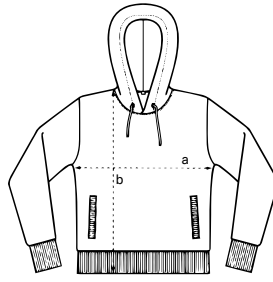

KOKOTAULUKOT

Standard	S	M	L	XL	XXL
a	49	54	59	64	69 cm
b	69	71	74	76	79 cm

Universal	XS	S	M	L	XL	XXL
a	47	50	53	56	59	62 cm
b	68	71	74	77	80	83 cm

Classic	S	M	L	XL	XXL
a	57	61	65	69	72 cm
b	66	68	71	74	76 cm

Zip Hoodie	S	M	L	XL	XXL
a	50	53	56	59	62 cm
b	63.5	66.5	69.5	72.5	75.5 cm

Eco Hoodie	XS	S	M	L	XL	XXL
a	51	54	57	60	63	66 cm
b	68	71	74	76	78	80 cm

Crewneck	S	M	L	XL	XXL
a	50	53	56	59	62 cm
b	69.5	71	72.5	74	75.5 cm

Unisex Tee	S	M	L	XL	XXL
a	50	53	56	60	64 cm
b	70	72	73	76	78 cm

Cosy	XS	S	M	L	XL
a	43	46.5	49	51.5	54 cm
b	92	94.5	95	95.5	96 cm