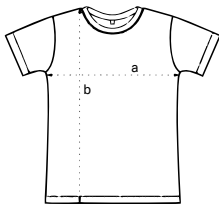

KOKOTAULUKOT

Standard	S	M	L	XL	XXL
a	49	54	59	64	69 cm
b	69	71	74	76	79 cm

Universal	XS	S	M	L	XL	XXL
a	47	50	53	56	59	62 cm
b	68	71	74	77	80	83 cm

Classic	S	M	L	XL	XXL
a	57	61	65	69	72 cm
b	66	68	71	74	76 cm

Zip Hoodie	S	M	L	XL	XXL
a	50	53	56	59	62 cm
b	63.5	66.5	69.5	72.5	75.5 cm

Eco Hoodie	XS	S	M	L	XL	XXL
a	51	54	57	60	63	66 cm
b	68	71	74	76	78	80 cm

Crewneck	S	M	L	XL	XXL
a	50	53	56	59	62 cm
b	69.5	71	72.5	74	75.5 cm

Unisex Tee	S	M	L	XL	XXL
a	50	53	56	60	64 cm
b	70	72	73	76	78 cm

Cosy	XS	S	M	L	XL
a	43	46.5	49	51.5	54 cm
b	92	94.5	95	95.5	96 cm