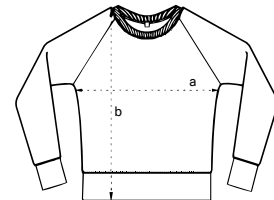

KOKOTAULUKOT

Standard	S	M	L	XL	XXL
a	49	54	59	64	69 cm
b	69	71	74	76	79 cm

Universal	XS	S	M	L	XL	XXL
a	47	50	53	56	59	62 cm
b	68	71	74	77	80	83 cm

Classic	S	M	L	XL	XXL
a	57	61	65	69	72 cm
b	66	68	71	74	76 cm

Zip Hoodie	S	M	L	XL	XXL
a	50	53	56	59	62 cm
b	63.5	66.5	69.5	72.5	75.5 cm

Eco Hoodie	XS	S	M	L	XL	XXL
a	51	54	57	60	63	66 cm
b	68	71	74	76	78	80 cm

Crewneck	S	M	L	XL	XXL
a	50	53	56	59	62 cm
b	69.5	71	72.5	74	75.5 cm

Unisex Tee	S	M	L	XL	XXL
a	50	53	56	60	64 cm
b	70	72	73	76	78 cm

Cosy	XS	S	M	L	XL
a	43	46.5	49	51.5	54 cm
b	92	94.5	95	95.5	96 cm