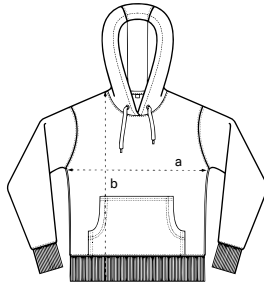

KOKOTAULUKOT

Standard	S	M	L	XL	XXL
a	49	54	59	64	69 cm
b	69	71	74	76	79 cm

Universal	XS	S	M	L	XL	XXL
a	47	50	53	56	59	62 cm
b	68	71	74	77	80	83 cm

Classic	S	M	L	XL	XXL
a	57	61	65	69	72 cm
b	66	68	71	74	76 cm

Zip Hoodie	S	M	L	XL	XXL
a	50	53	56	59	62 cm
b	63.5	66.5	69.5	72.5	75.5 cm

Eco Hoodie	XS	S	M	L	XL	XXL
a	51	54	57	60	63	66 cm
b	68	71	74	76	78	80 cm

Crewneck	S	M	L	XL	XXL
a	50	53	56	59	62 cm
b	69.5	71	72.5	74	75.5 cm

Unisex Tee	S	M	L	XL	XXL
a	50	53	56	60	64 cm
b	70	72	73	76	78 cm

Cosy	XS	S	M	L	XL
a	43	46.5	49	51.5	54 cm
b	92	94.5	95	95.5	96 cm