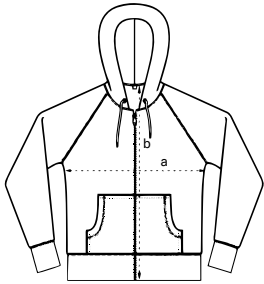

KOKOTAULUKOT

Standard	S	M	L	XL	XXL
a	49	54	59	64	69 cm
b	69	71	74	76	79 cm

Universal	XS	S	M	L	XL	XXL
a	47	50	53	56	59	62 cm
b	68	71	74	77	80	83 cm

Classic	S	M	L	XL	XXL
a	57	61	65	69	72 cm
b	66	68	71	74	76 cm

Zip Hoodie	S	M	L	XL	XXL
a	50	53	56	59	62 cm
b	63.5	66.5	69.5	72.5	75.5 cm

Eco Hoodie	XS	S	M	L	XL	XXL
a	51	54	57	60	63	66 cm
b	68	71	74	76	78	80 cm

Crewneck	S	M	L	XL	XXL
a	50	53	56	59	62 cm
b	69.5	71	72.5	74	75.5 cm

Unisex Tee	S	M	L	XL	XXL
a	50	53	56	60	64 cm
b	70	72	73	76	78 cm

Cosy	XS	S	M	L	XL
a	43	46.5	49	51.5	54 cm
b	92	94.5	95	95.5	96 cm