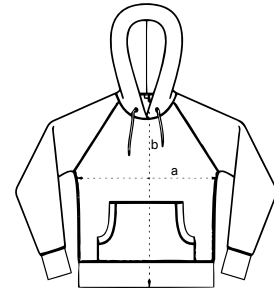

KOKOTAULUKOT

Standard	S	M	L	XL	XXL
a	49	54	59	64	69 cm
b	69	71	74	76	79 cm

Universal	XS	S	M	L	XL	XXL
a	47	50	53	56	59	62 cm
b	68	71	74	77	80	83 cm

Classic	S	M	L	XL	XXL
a	57	61	65	69	72 cm
b	66	68	71	74	76 cm

Zip Hoodie	S	M	L	XL	XXL
a	50	53	56	59	62 cm
b	63.5	66.5	69.5	72.5	75.5 cm

Eco Hoodie	XS	S	M	L	XL	XXL
a	51	54	57	60	63	66 cm
b	68	71	74	76	78	80 cm

Crewneck	S	M	L	XL	XXL
a	50	53	56	59	62 cm
b	69.5	71	72.5	74	75.5 cm

Unisex Tee	S	M	L	XL	XXL
a	50	53	56	60	64 cm
b	70	72	73	76	78 cm

Cosy	XS	S	M	L	XL
a	43	46.5	49	51.5	54 cm
b	92	94.5	95	95.5	96 cm